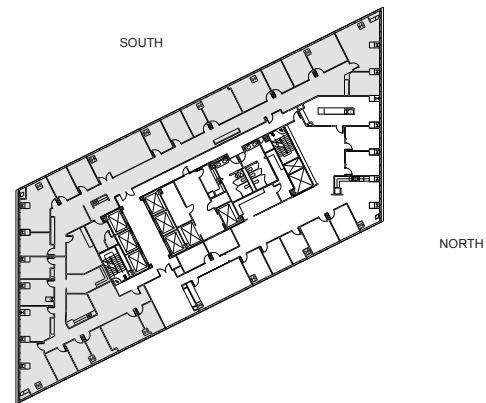

FOUNTAIN PLACE

SUITE 4750/4775

10,011 RSF

1445 Ross Avenue
Dallas, Texas 75202

For Leasing Info, Contact:

JOHNNY JOHNSON
+1 972 663 9821
johnny.johnson@cushwake.com

LAUREN NAPPER
+1 972 663 9825
lauren.napper@cushwake.com